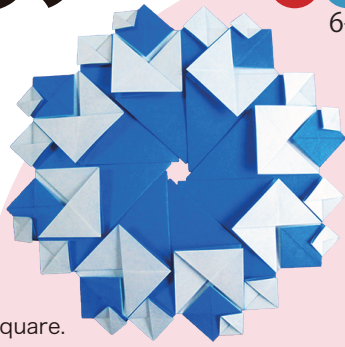

## 薔薇

Rose

60  
6-B

★★★

山北克彦  
YAMAKITA Katsuhiko

24cm 1枚  
爪楊枝、ヘラ  
1 sheet of 24cm square.  
Toothpick, Bone folder

10:00

|